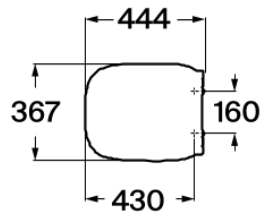

DEBBA

Square - Soft-closing WC seat and cover

DIMENSIONS

Length	444 mm
Width	367 mm
Height	45 mm

COLOURS AND FINISHES

00 White

TECHNICAL DRAWINGS

FEATURES

Soft-closing WC seat and cover.

Ceramics bowl width (mm): 355

Hinges material: Chromed brass

Length between the centers of bolts holes (mm): 160

Length from the centers of the bolts holes to the front of the bowl (mm): 425