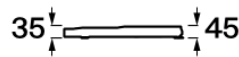

DEBBA

Square - Soft-closing WC seat and cover

DIMENSIONS

Length	444 mm
Width	367 mm
Height	45 mm

COLOURS AND FINISHES

00 White

TECHNICAL DRAWINGS

FEATURES